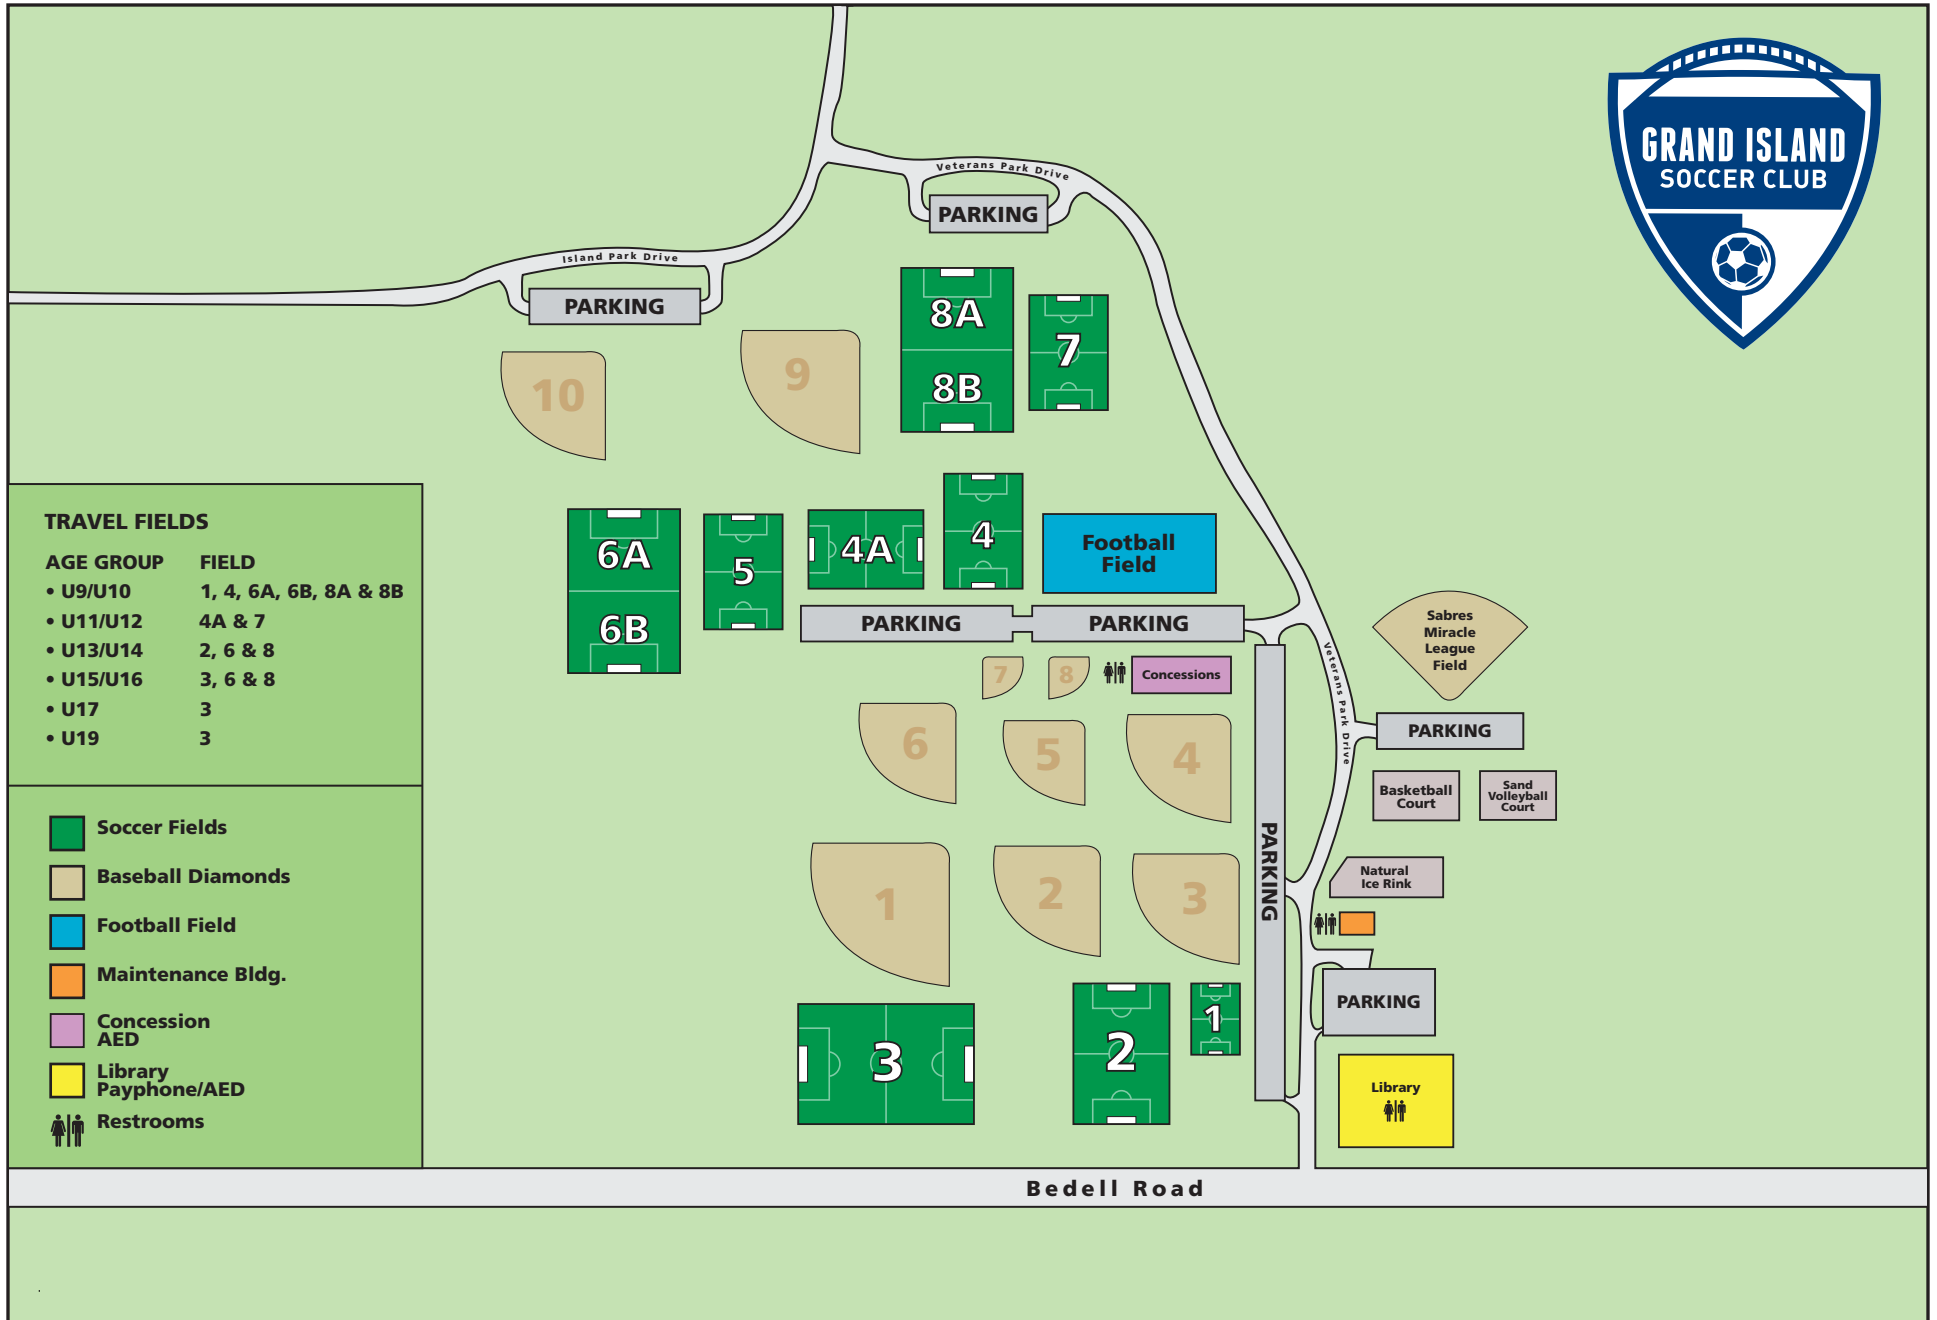

# Veterans Park Soccer Field Locations Map

**TRAVEL FIELDS**

AGE GROUP	FIELD
• U9/U10	1, 4, 6A, 6B, 8A & 8B
• U11/U12	4A & 7
• U13/U14	2, 6 & 8
• U15/U16	3, 6 & 8
• U17	3
• U19	3

-  Soccer Fields
-  Baseball Diamonds
-  Football Field
-  Maintenance Bldg.
-  Concession AED
-  Library Payphone/AED
-  Restrooms